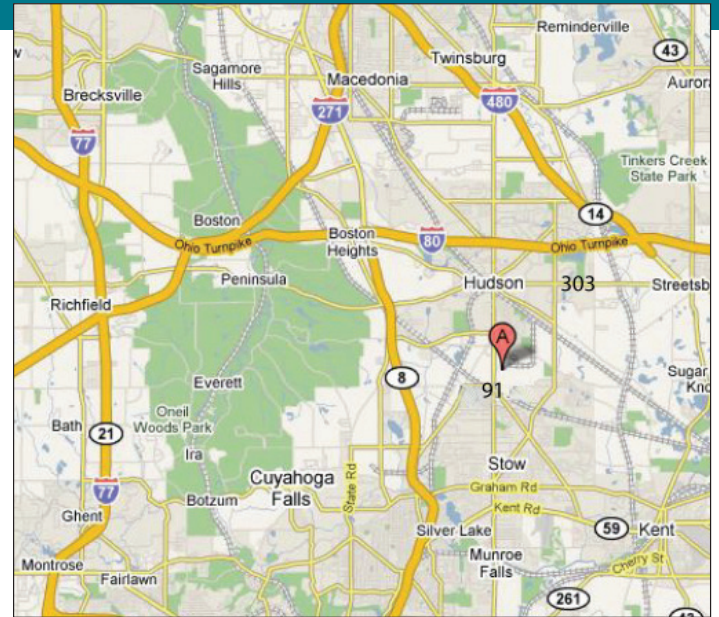

Directions to
Marketing Resources & Results
1521 Georgetown Road, Suite 103
Hudson, Ohio 44236
330.656.9793

From Akron: *(15 miles/24 minutes)*

Take Route 8 North. Take the OH-303 exit toward Hudson. Turn right at the stop sign on to OH-303/W Streetsboro St. and get in the right hand turning lane. At the light, turn right at Terex Rd, drive 3 miles. At the light at Darrow Road/OH-91, take a right. At the third traffic light, take a left at Georgetown Road into Hudson South Commercial Park. Take the first left into 1521 Georgetown. Enter through the front door at the second floor lobby. Take the steps (or elevator) to the first floor. Take a right to Suite 103.

From Beachwood/East side of Cleveland:

(22 miles/33 minutes)

Take I-271 south. Take a slight right to go east on I-480 for 5.2 miles. Take exit 37 for Route 91 Hudson. Drive south 6.7 miles on Route 91/Darrow Road. Take a left at the traffic light to drive East on Georgetown Road. Take the first left into the 1521 Georgetown parking lot. Enter through the front door and take the steps (or elevator) down to the first floor. Take a right down the hallway to Suite 103.

From Downtown Cleveland:

(32.8 miles/46 minutes)

Take I-77 for 15.8 miles to Exit 146 at the I-80 Ohio Turnpike. Go east 7 miles on I-80 to Exit 180 Hudson/Route 8 exit. Take Route 8 south to the Hudson exit at OH-303/W Streetsboro St. Take a left toward Hudson and get into the right hand turning lane. At the light, turn right at Terex Rd, drive 3 miles. At the light at Darrow Road/OH-91, take a right. At the third traffic light, take a left at Georgetown Road into Hudson South Commercial Park. Take the first left into 1521 Georgetown. Enter through the front door at the second floor lobby. Take the steps (or elevator) to the first floor. Take a right to Suite 103.