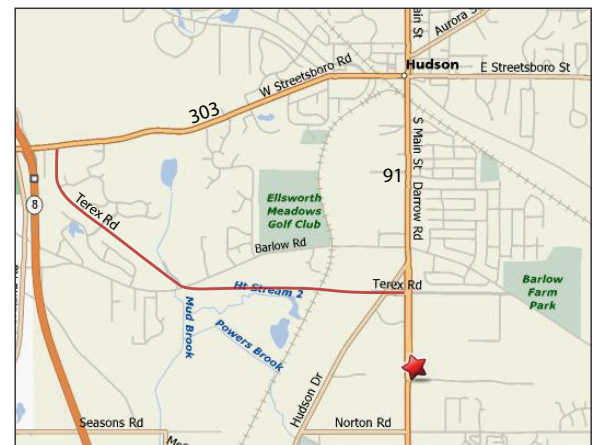

Directions to
Marketing Resources & Results
1521 Georgetown Road, Suite 103
Hudson, Ohio 44236
330.656.9793

From Akron: *(15 miles/24 minutes)*

Take Route 8 North. Take the OH-303 exit toward Hudson. Turn right at the stop sign on to OH-303/W Streetsboro St. and get in the right hand turning lane. At the light, turn right at Terex Rd, drive 3 miles. At the light at Darrow Road/OH-91, take a right. At the third traffic light, take a left at Georgetown Road into Hudson South Commercial Park. Take the first left into 1521 Georgetown. Enter through the front door at the second floor lobby. Take the steps (or elevator) to the first floor. Take a right to Suite 103.

From Beachwood/East side of Cleveland:

(22 miles/33 minutes)

Take I-271 south. Take a slight right to go east on I-480 for 5.2 miles. Take exit 37 for Route 91 Hudson. Drive south 6.7 miles on Route 91/Darrow Road. Take a left at the traffic light to drive East on Georgetown Road. Take the first left into the 1521 Georgetown parking lot. Enter through the front door and take the steps (or elevator) down to the first floor. Take a right down the hallway to Suite 103.

From Downtown Cleveland:

(32.8 miles/46 minutes)

Take I-77 for 15.8 miles to Exit 146 at the I-80 Ohio Turnpike. Go east 7 miles on I-80 to Exit 180 Hudson/Route 8 exit. Take Route 8 south to the Hudson exit at OH-303/W Streetsboro St. Take a left toward Hudson and get into the right hand turning lane. At the light, turn right at Terex Rd, drive 3 miles. At the light at Darrow Road/OH-91, take a right. At the third traffic light, take a left at Georgetown Road into Hudson South Commercial Park. Take the first left into 1521 Georgetown. Enter through the front door at the second floor lobby. Take the steps (or elevator) to the first floor. Take a right to Suite 103.